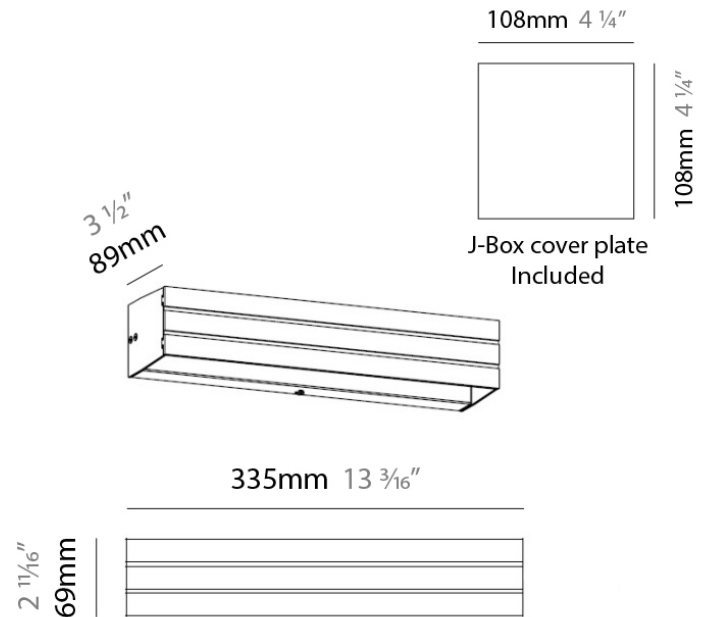

PARALLEL SURFACE

D93024

GENERAL

Series: Paral.Lel
Brand: Milan
Division: Design
Mounting Type: Surface
Mounting Location: Wall
Subcategory: Wall Effect

PHYSICAL

Shape: Rectangle
Length (mm): 335
Length (in): 13 ³/₁₆"
Height (mm): 69
Height (in): 2 ¹¹/₁₆"
Extension (mm): 89
Extension (in): 3 ¹/₂"
Weight (kg): 1.63
Weight (lbs): 3.6
Fixture Material: Metal

ELECTRICAL

Number of Lamps: 3
Lamp Type: LED Retrofit
Lamp Shape: T4
Bulb Included: Bulb Not Included
Total Output Wattage (W): 6
Max. Wattage Per Lamp (W): 3
Lamp Base: G9
Input Voltage (V): 120

LED

OPTICAL

RATINGS AND CERTIFICATIONS

Certified By: CSA Certified to UL and CSA Standards
IP rating: IP20

PROJECT
TYPE
NOTES
QUANTITY
DATE